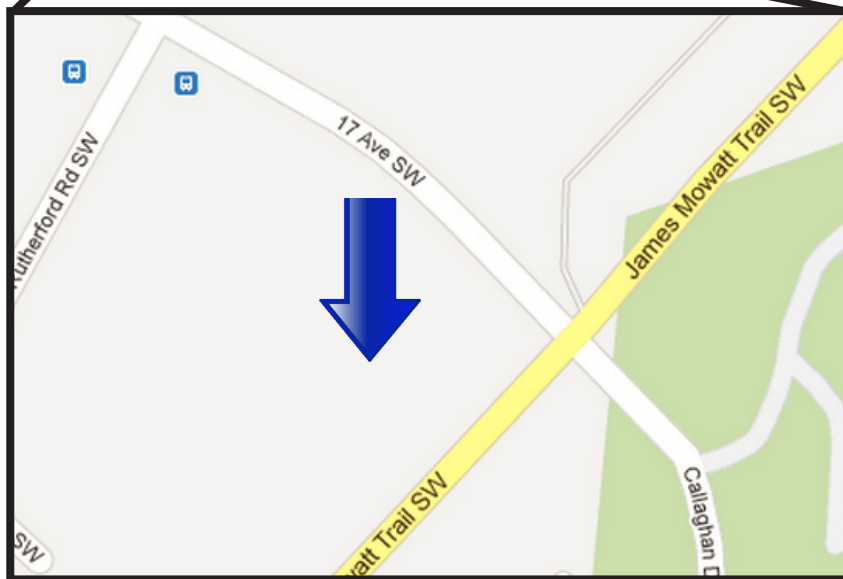

Neufeld Landing Edmonton

PARKING

Please note that there is no parking available along 17 Avenue. Parking will be available on site (for the beginning phase), and along Rutherford Road.

From Anthony Henday

Head south on 111 Street
(turns into James Mowatt Trail)
Turn west (right) onto 17 Ave SW
Development is on your left.

Neufeld Landing
11403-17 Avenue SW, Edmonton

If lost, please call:

Kristian (780) 984-6436