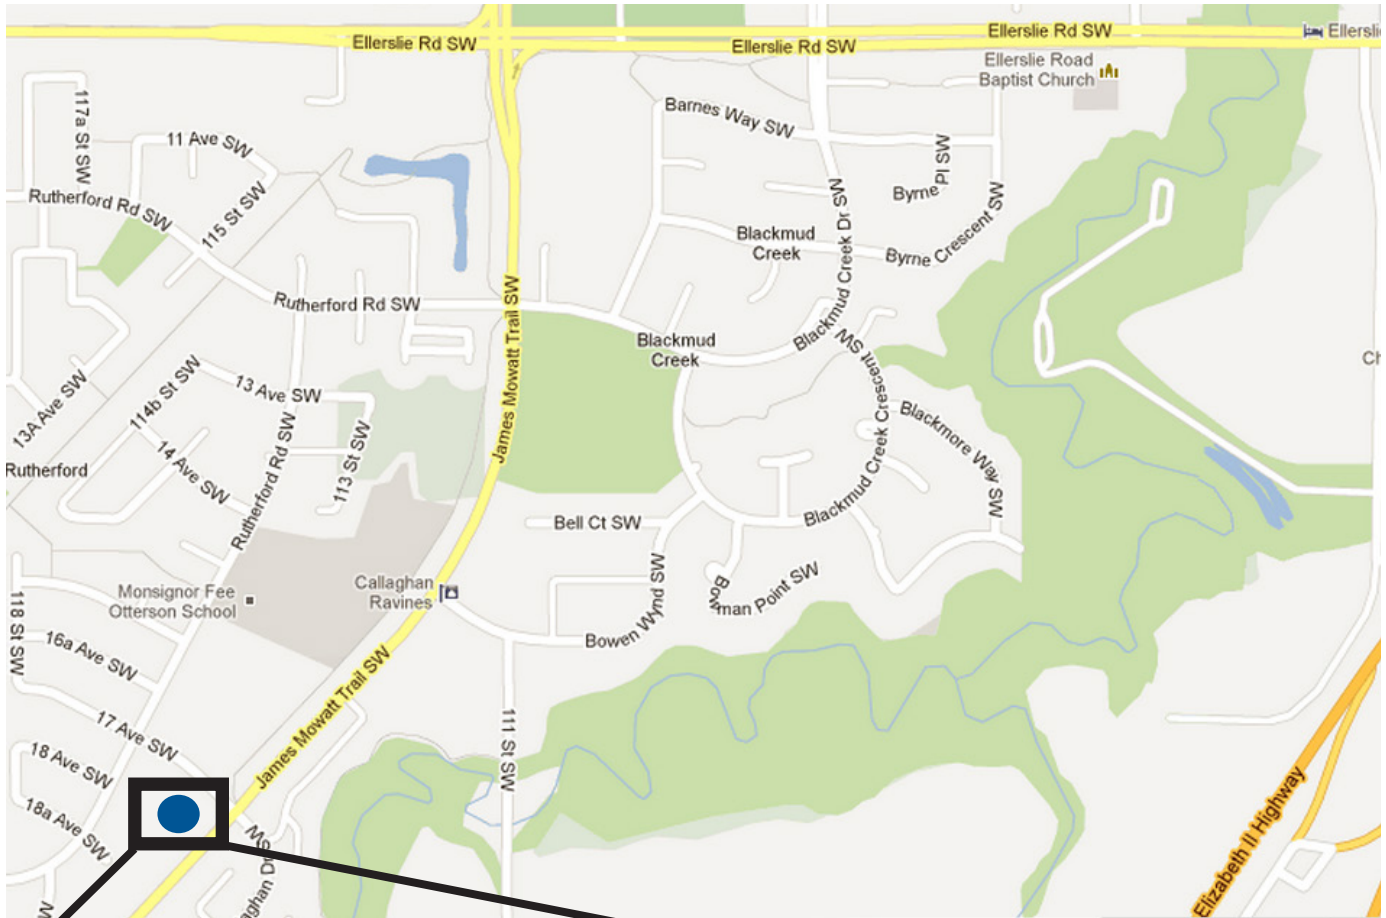

Neufeld Landing Edmonton

PARKING

Please note that there is no parking available along 17 Avenue. Parking will be available on site (for the beginning phase), and along Rutherford Road.

From Anthony Henday

Head south on 111 Street
(turns into James Mowatt Trail)
Turn west (right) onto 17 Ave SW
Development is on your left.

Neufeld Landing
11403-17 Avenue SW, Edmonton

If lost, please call:

Kristian (780) 984-6436

If Kristian is unavailable, please call (780) 690-1898